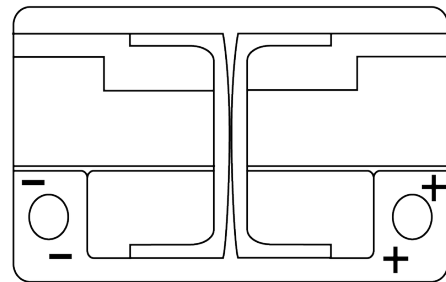

**Product overview**

Batteries for Cars

**AGM EK720**

|                                |               |
|--------------------------------|---------------|
| Part number                    | EK720         |
| Technology                     | AGM           |
| EAN/GTIN                       | 3661024037907 |
| Voltage                        | 12 V          |
| Capacity                       | 72 Ah         |
| CCA                            | 760 A         |
| Length                         | 278 mm        |
| Width                          | 175 mm        |
| Height                         | 190 mm        |
| Box size                       | L03           |
| Polarity                       | ETN 0         |
| Terminal Type                  | EN taper post |
| Hold Down                      | B13           |
| Weights (subject of variation) | 20.60 kg      |

**Polarity**

**Terminal Type**

Positive Terminal

Negative Terminal

**Hold Down**

Design, features and specifications are subject to change without notice. We disclaim any representation or warranty, express or implied, concerning the data or recommendations, and in no event shall be liable for any loss or damage claimed to have arisen as a result. Some products may not be available in your local market.