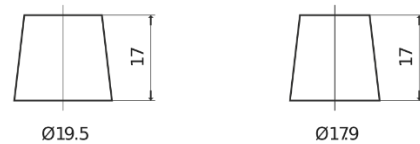

**Product overview**

Batteries for Cars

**AGM EK720**

|                                |               |
|--------------------------------|---------------|
| Part number                    | EK720         |
| Technology                     | AGM           |
| EAN/GTIN                       | 3661024037907 |
| Voltage                        | 12 V          |
| Capacity                       | 72 Ah         |
| CCA                            | 760 A         |
| Length                         | 278 mm        |
| Width                          | 175 mm        |
| Height                         | 190 mm        |
| Box size                       | L03           |
| Polarity                       | ETN 0         |
| Terminal Type                  | EN taper post |
| Hold Down                      | B13           |
| Weights (subject of variation) | 20.60 kg      |

**Polarity**

**Terminal Type**

Positive Terminal

Negative Terminal

**Hold Down**

Design, features and specifications are subject to change without notice. We disclaim any representation or warranty, express or implied, concerning the data or recommendations, and in no event shall be liable for any loss or damage claimed to have arisen as a result. Some products may not be available in your local market.