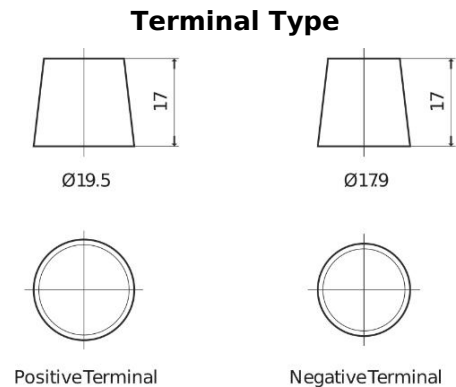

**Product overview**

Batteries for Marine and Leisure

**Dual ER570**

Part number	ER570
Technology	Flooded
EAN/GTIN	3661024038232
Voltage	12 V
Capacity	120.0 Ah
CCA	760 A
Watt hour	570 Wh
Length	349 mm
Width	175 mm
Height	235 mm
Box size	D02
Polarity	ETN 1
Terminal Type	EN taper post
Hold Down	B0
Weights (subject of variation)	27.30 kg