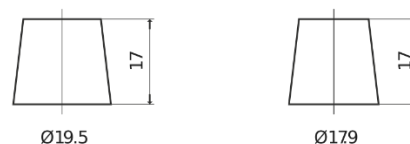

Terminal Type