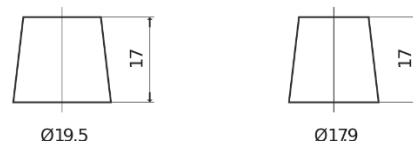

Terminal Type