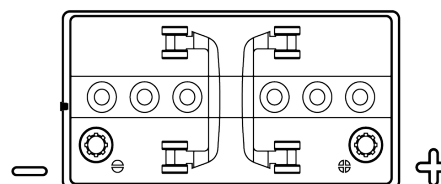

Product overview

Batteries for Marine and Leisure

Equipment GEL ES1300

Part number	ES1300
Technology	GEL
EAN/GTIN	3661024035781
Voltage	12 V
Capacity	120 Ah
Watt hour	1300 Wh
Length	345 mm
Width	171 mm
Height	283 mm
Box size	D03
Polarity	ETN 0
Terminal Type	EN taper post
Hold Down	B0
Weights (subject of variation)	37.50 kg

Polarity

Terminal Type

Positive Terminal

Negative Terminal

Hold Down

Design, features and specifications are subject to change without notice. We disclaim any representation or warranty, express or implied, concerning the data or recommendations, and in no event shall be liable for any loss or damage claimed to have arisen as a result. Some products may not be available in your local market.