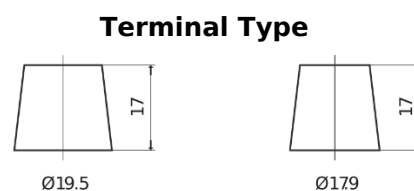

Product overview

Batteries for Marine and Leisure

Equipment GEL ES1350

Part number	ES1350
Technology	GEL
EAN/GTIN	3661024035774
Voltage	12 V
Capacity	120 Ah
Watt hour	1350 Wh
Length	513 mm
Width	189 mm
Height	223 mm
Box size	D04
Polarity	ETN 3
Terminal Type	EN taper post
Hold Down	B0
Weights (subject of variation)	40.00 kg