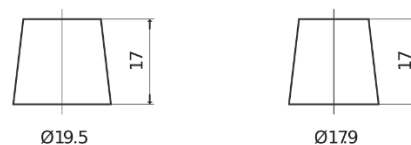

Product overview

Batteries for Marine and Leisure

Equipment GEL ES2400

Part number	ES2400
Technology	GEL
EAN/GTIN	3661024035750
Voltage	12 V
Capacity	210 Ah
Watt hour	2400 Wh
Length	518 mm
Width	274 mm
Height	240 mm
Box size	D06
Polarity	ETN 3
Terminal Type	EN taper post
Hold Down	B0
Weights (subject of variation)	63.50 kg

Polarity

Terminal Type

Positive Terminal

Negative Terminal

Hold Down

Design, features and specifications are subject to change without notice. We disclaim any representation or warranty, express or implied, concerning the data or recommendations, and in no event shall be liable for any loss or damage claimed to have arisen as a result. Some products may not be available in your local market.