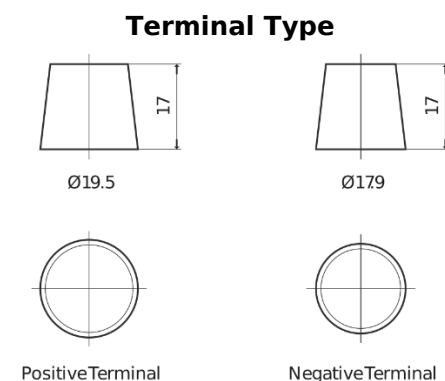

### Equipment ET1300

Part number	ET1300
Technology	Flooded
EAN/GTIN	3661024035880
Voltage	12 V
Capacity	180 Ah
CCA	900 A
Watt hour	1300 Wh
Length	513 mm
Width	223 mm
Height	223 mm
Box size	D05
Polarity	ETN 3
Terminal Type	EN taper post
Hold Down	B0
Weights (subject of variation)	49.70 kg