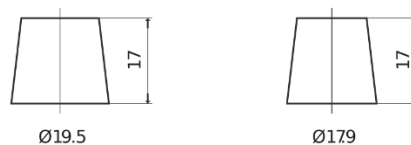

Terminal Type