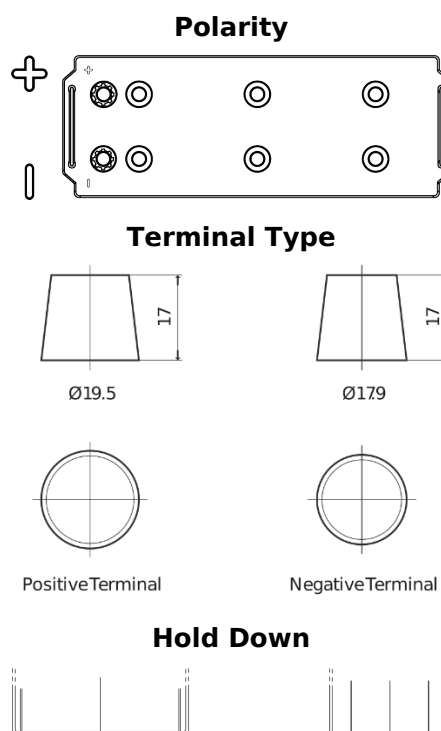

Product overview

Batteries for Marine and Leisure

Equipment ET950

Part number	ET950
Technology	Flooded
EAN/GTIN	3661024035897
Voltage	12 V
Capacity	135 Ah
CCA	700 A
Watt hour	950 Wh
Length	513 mm
Width	189 mm
Height	223 mm
Box size	D04
Polarity	ETN 3
Terminal Type	EN taper post
Hold Down	B0
Weights (subject of variation)	39.50 kg